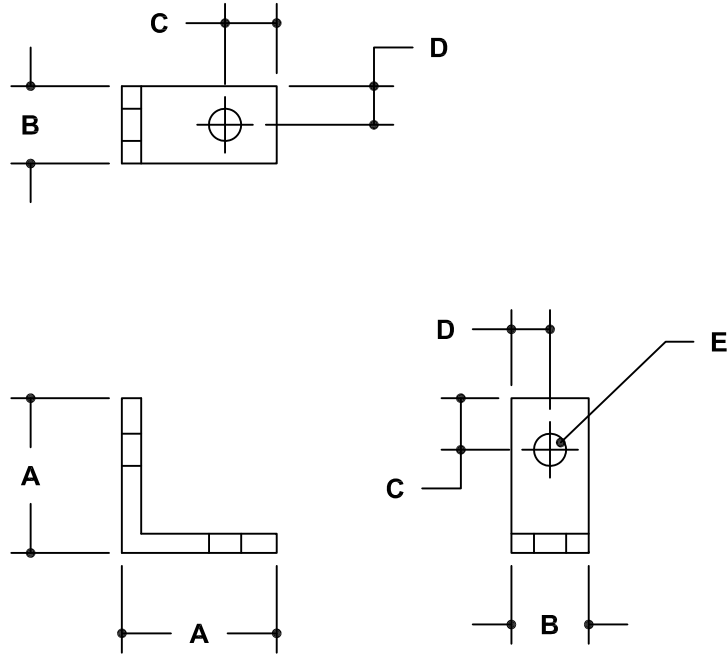

NOTE: DIMENSIONS LOCATED IN BOXES ARE COMMON
SETBACK DIMENSIONS FOR EACH FITTING

#49BTCS Beveled Toe-Board Corner Splice

SCALE: HALF

ENGLISH UNITS (Inches)							
PIPE SIZE	A	B	C	D	E	F	G
1½"	1.50	0.75	0.50	0.38	0.31		

METRIC UNITS (mm)							
PIPE SIZE	A	B	C	D	E	F	G
1½"	38	19	13	10	8		