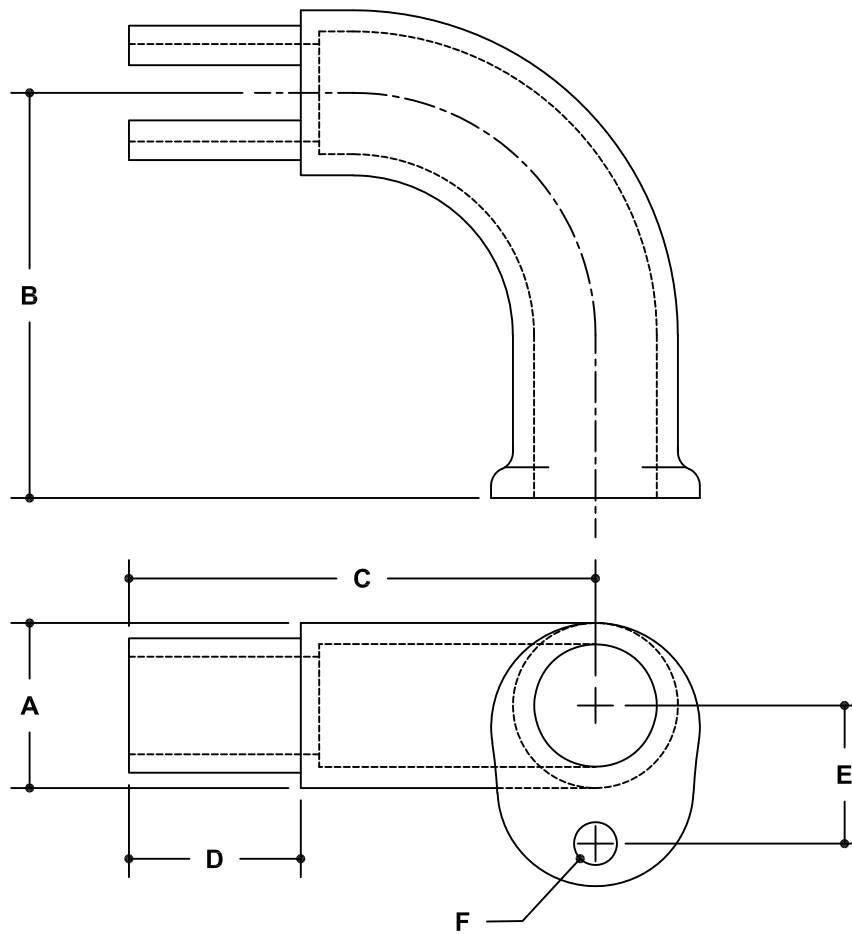

NOTE: DIMENSIONS LOCATED IN BOXES ARE COMMON  
SETBACK DIMENSIONS FOR EACH FITTING

## #84L Handrail Return

SCALE: HALF

ENGLISH UNITS (Inches)							
PIPE SIZE	A	B	C	D	E	F	G
1¼" (7)	1.68	4.13	4.75	1.75	1.41	ø7/16	

METRIC UNITS (mm)							
PIPE SIZE	A	B	C	D	E	F	G
1¼" (7)	43	105	121	45	36	ø11	