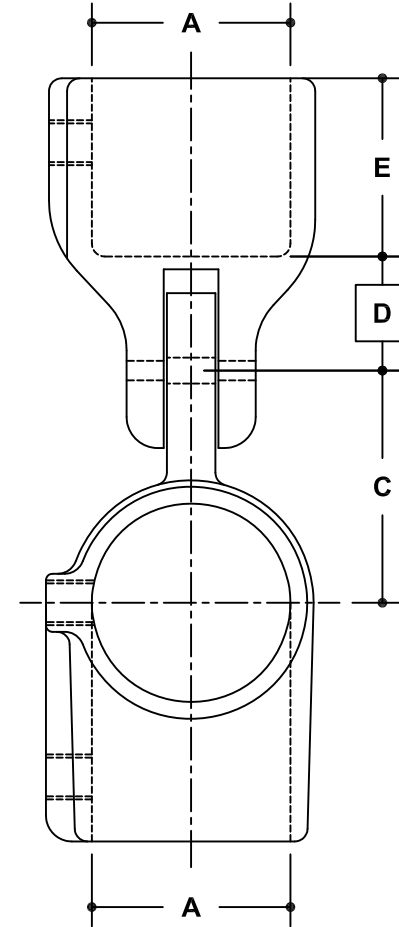

NOTE: DIMENSIONS LOCATED IN BOXES ARE COMMON
SETBACK DIMENSIONS FOR EACH FITTING

#23 Adjustable Tee or Cross

SCALE: HALF

ENGLISH UNITS (Inches)							
PIPE SIZE	A	B	C	D	E	F	G
1½"	1.93	3.38	2.25	1.11	1.73		
1¼"	1.68	2.75	1.94	1.13	1.44		
1"	1.34	2.38	1.63	0.80	1.20		
¾"	1.07	2.00	1.31	0.41	0.41		

METRIC UNITS (mm)							
PIPE SIZE	A	B	C	D	E	F	G
1½"	49	86	57	28	44		
1¼"	43	70	49	29	37		
1"	34	60	41	20	30		
¾"	27	51	33	10	10		