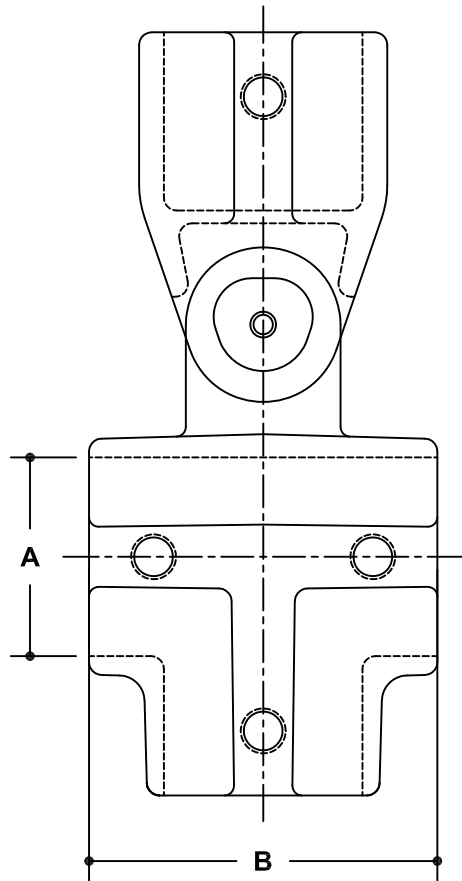

NOTE: DIMENSIONS LOCATED IN BOXES ARE COMMON
SETBACK DIMENSIONS FOR EACH FITTING

#23 Adjustable Tee or Cross

SCALE: HALF

ENGLISH UNITS (Inches)							
PIPE SIZE	A	B	C	D	E	F	G
1½"	1.93	3.38	2.25	1.11	1.73		
1¼"	1.68	2.75	1.94	1.13	1.44		
1"	1.34	2.38	1.63	0.80	1.20		
¾"	1.07	2.00	1.31	0.41	0.41		

METRIC UNITS (mm)							
PIPE SIZE	A	B	C	D	E	F	G
1½"	49	86	57	28	44		
1¼"	43	70	49	29	37		
1"	34	60	41	20	30		
¾"	27	51	33	10	10		