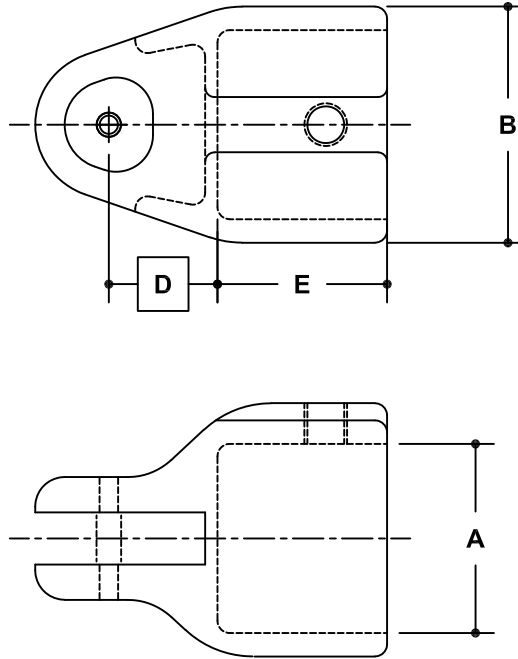

NOTE: DIMENSIONS LOCATED IN BOXES ARE COMMON
SETBACK DIMENSIONS FOR EACH FITTING

#17F Adjustable Elbow or Tee Female Body

SCALE: HALF

ENGLISH UNITS (Inches)							
PIPE SIZE	A	B	C	D	E	F	G
2" (9)	2.40	2.88		1.13	2.13		
1½" (8)	1.93	2.41		1.11	1.73		
1¼" (7)	1.68	2.12		1.13	1.44		
1" (6)	1.34	1.78		0.80	1.20		
¾" (5)	1.07	1.41		0.41	0.41		

METRIC UNITS (mm)							
PIPE SIZE	A	B	C	D	E	F	G
2" (9)	61	73		29	54		
1½" (8)	49	61		28	44		
1¼" (7)	43	54		29	37		
1" (6)	34	45		20	30		
¾" (5)	27	36		10	10		