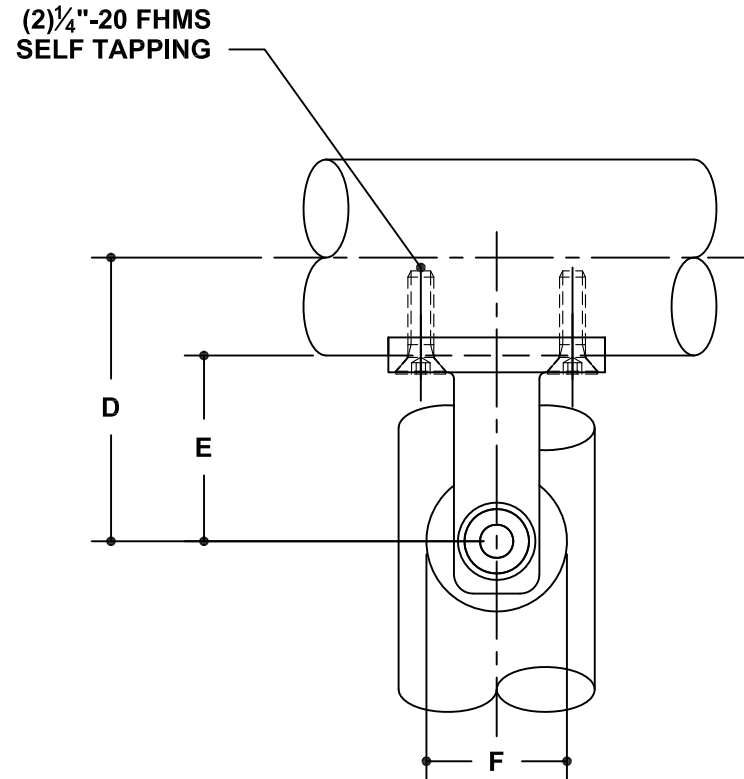

NOTE: DIMENSIONS LOCATED IN BOXES ARE COMMON
SETBACK DIMENSIONS FOR EACH FITTING

#87 Handrail Bracket

SCALE: HALF

ENGLISH UNITS (Inches)							
PIPE SIZE	A	B	C	D	E	F	G
1 1/2"	1.90	1.56	3.44	2.75	1.81	1.38	1.47

METRIC UNITS (mm)							
PIPE SIZE	A	B	C	D	E	F	G
1 1/2"	48	40	87	70	46	35	37