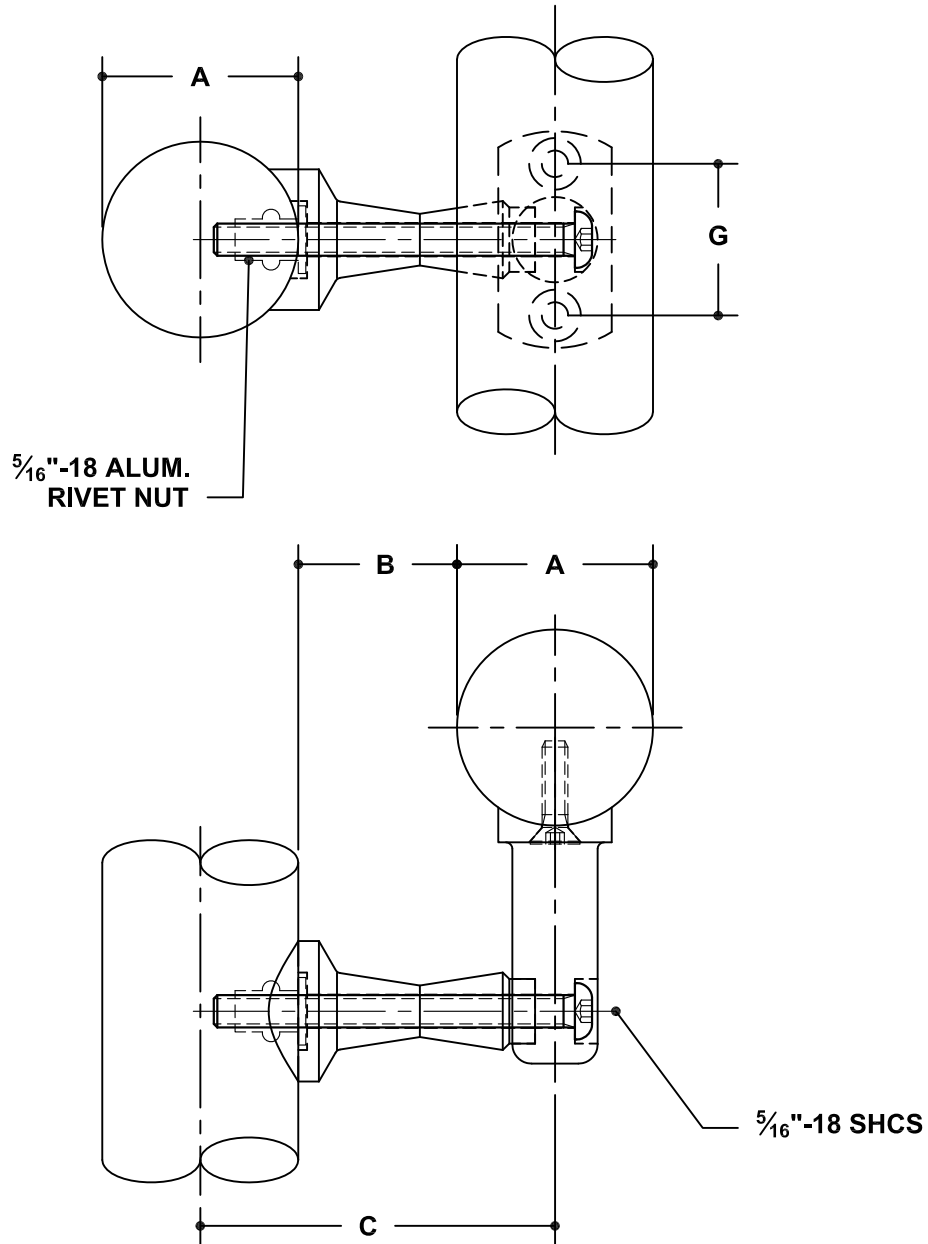

NOTE: DIMENSIONS LOCATED IN BOXES ARE COMMON
SETBACK DIMENSIONS FOR EACH FITTING

#87 Handrail Bracket

SCALE: HALF

ENGLISH UNITS (Inches)							
PIPE SIZE	A	B	C	D	E	F	G
1 1/2"	1.90	1.56	3.44	2.75	1.81	1.38	1.47

METRIC UNITS (mm)							
PIPE SIZE	A	B	C	D	E	F	G
1 1/2"	48	40	87	70	46	35	37