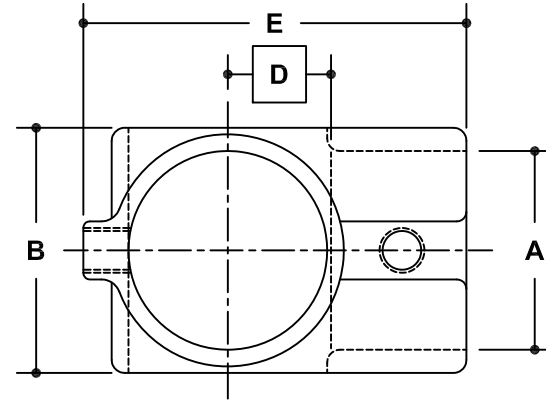

NOTE: DIMENSIONS LOCATED IN BOXES ARE COMMON
SETBACK DIMENSIONS FOR EACH FITTING

#13E Side Outlet Cross-E

SCALE: HALF

ENGLISH UNITS (Inches)							
PIPE SIZE	A	B	C	D	E	F	G
1½"	1.93	2.31	4.63	1.00	3.63		
1¼"	1.68	2.06	4.00	0.88	3.22		
1"	1.34	1.63	3.56	0.72	2.83		

METRIC UNITS (mm)							
PIPE SIZE	A	B	C	D	E	F	G
1½"	49	59	118	25	92		
1¼"	43	52	102	22	82		
1"	34	41	90	18	72		