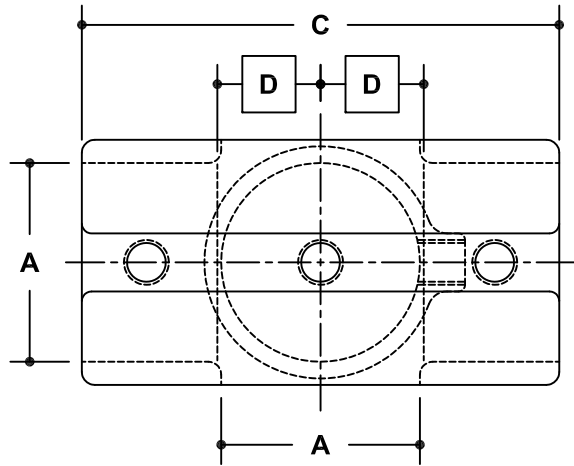

NOTE: DIMENSIONS LOCATED IN BOXES ARE COMMON
SETBACK DIMENSIONS FOR EACH FITTING

#13E Side Outlet Cross-E

SCALE: HALF

ENGLISH UNITS (Inches)							
PIPE SIZE	A	B	C	D	E	F	G
1½"	1.93	2.31	4.63	1.00	3.63		
1¼"	1.68	2.06	4.00	0.88	3.22		
1"	1.34	1.63	3.56	0.72	2.83		

METRIC UNITS (mm)							
PIPE SIZE	A	B	C	D	E	F	G
1½"	49	59	118	25	92		
1¼"	43	52	102	22	82		
1"	34	41	90	18	72		